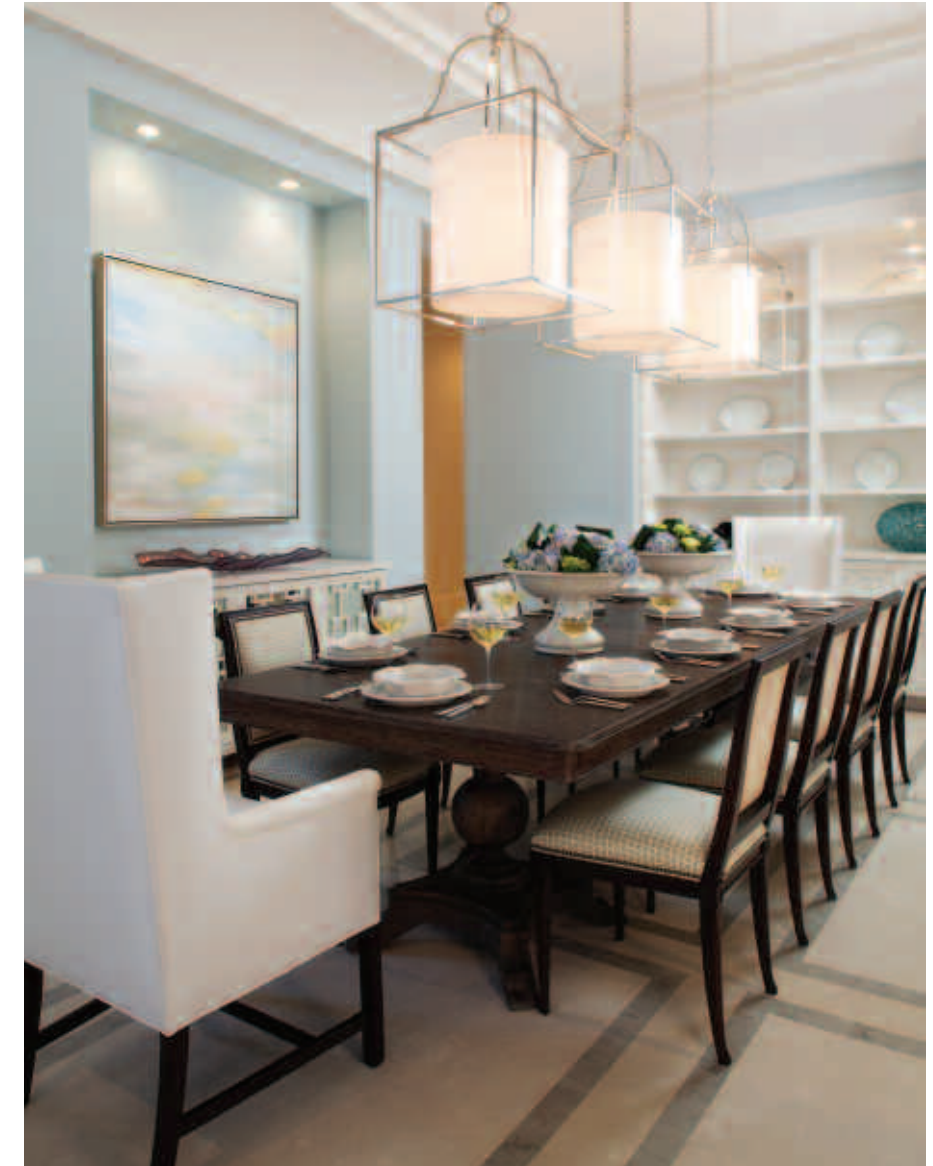

In the elegant living room, a pair of ebony-vitrines flank a limestone mantle, where *Memories*, an original installation of light wood sculptures by German artist Christian Burchard, makes a striking impression.

Tim's passion for golf course living led the couple to Old Palm Golf Club in Palm Beach Gardens, Fla., where they viewed homes designed by prominent Delray Beach architect Randall Stofft. They soon retained him to create their first custom-built home. Lorraine Rogers-Bolton, a much sought-after interior designer who has worked with Stofft, completed the creative team.

Stofft decided to create a transitional design for the home. "Because the clients wanted something more modern," he says, "the architecture created here is really my contemporary interpretation on a more traditional house."

A view of the 9,800-square-foot estate from the exterior is an architectural tour de force. Poolside, Brown Jordan lounge chairs invite relaxation flanked by two huge concrete urns that pay tribute to the home's regal scale. While the

ABOVE: In the dining room, three pendant lights from Visual Comfort lend a refreshing contrast above a weathered wood dining table from Kindel Furniture. *Passage 2011.10.1e*, a painting by artist Leigh Rivers, presents a palette of beach-inspired pastel hues.